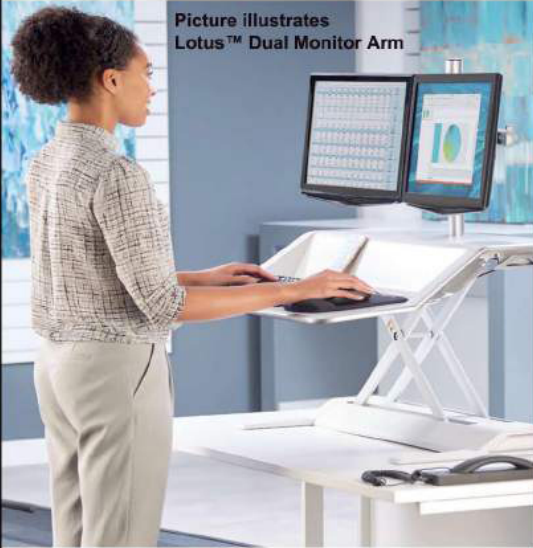

## Sit-Stand Workstation

- Patent-pending Smooth Lift Technology™ keeps your workstation stable and makes changing positions effortless.
- 22 different height settings so you can work in a position that's perfect for you.
- Innovative cord management and device charging slot allow your entire workplace to move freely with you.
- Arrives fully assembled- No Complicated instructions, no mounting, just unpack and get started.

Picture illustrates Lotus™ Dual Monitor Arm

### Lotus Monitor Arms

- Raises monitors to an optimal viewing height to prevent neck strain and free up valuable workplace.
- Height Adjusts up to 40cm above top surface
- Easy to mount-quick setup

**Lotus™ Single Monitor Arm**  
Monitor upto 27"- 8kgs  
Versa Mounting standard  
Order SKU 8042801