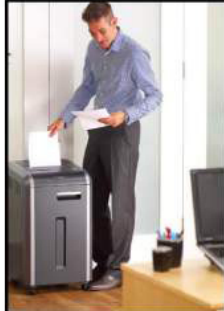

SILENT SHRED™ Department shredders that offers quiet shredding in share workplaces

Powershred® 125Ci

- Fast shred
- Security Level Cross Cut (P-4)
- Cut Size: 4x38mm
- Sheet Capacity: 20 (70g paper)
- Bin Capacity: 53L
- Duty Cycle: 60mins
- Castors for Portability
- Warranty: Machine - 2 Years
- Recommended for 5+ Users

Dimension (HxWxD):
732 x 280 x 520mm

DEPARTMENT 5+ USERS

Powershred® 225i

- Security Level Strip Cut (P-2)
- Cut Size: 5.8mm
- Sheet Capacity: 20 (70g paper)
- Bin Capacity: 60L
- Duty Cycle: 90mins
- Castors for Portability
- Warranty: Machine - 2 Years
- Recommended for 5+ Users