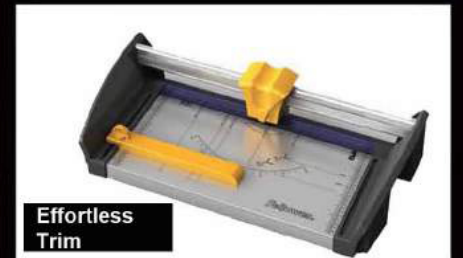

OFFICE MEDIUM USE

ATOM A4 Rotary Trimmer

Effortless
Trim

Stainless steel blade sharpens
as you trim
Cuts up to 30 sheets (80gsm)
Palm push method with magnetic
adjustable back margin
2 years warranty

SELF- Sharpening Stainless steel cutters

No need to change cutters
and cutting strips

Adjustable back margin

for greater precision

OFFICE MEDIUM USE

ATOM A3 Rotary Trimmer

Effortless
Trim

Stainless steel blade sharpens
as you trim
Cuts up to 30 sheets (80gsm)
Palm push method with magnetic
adjustable back margin
2 years warranty

Rotary Trimmers

Rotary paper trimmers are ideal for making straight cut through low thickness and are widely used by photographers, in advertising, graphic studios, in schools and at home

Guillotine Cutters

Guillotine Paper cutters are a high-end solution that are designed for high volume cutting. They are ideal for cutting thick stacks of paper into various sizes.

OFFICE Light USE

Fusion A4 Guillotine

Cuts 10 sheets (80gsm) at one time
Sharp and clean cut leaves no
debris after a cut
Auto paper clamp locks as you
trims for a precise cut
2 Years warranty