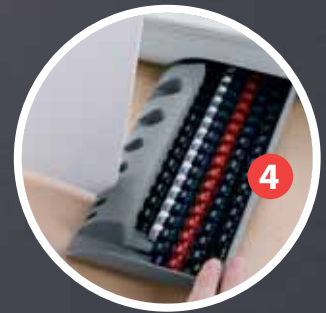

Office Comb Binders

Pulsar 300

Pulsar e 300

PULSAR-E 300 MODEL SHOWN

The Fellowes® PULSAR / PULSAR-E office comb binders

- Medium sized office binder for general use
- Manually punches up to 15 sheets of paper at a time (80gsm)
- Binds up to 300 sheets with 38mm comb
- Vertical document loading ensures consistent punch alignment
- Efficient design permits separate punching and binding
- Rotary edge guide adjustment for quick and accurate document centering
- Document thickness and comb sizing guide allows user to quickly select
- Includes binding starter pack for 10 documents
- Electric punching up to 15 sheets of paper (80gsm) at a time (Pulsar-e)
- 2 year warranty

DESIGNED TO WORK

Pulsar 300 Pulsar e 300

PULSAR 300 MODEL SHOWN

The Fellowes® PULSAR / PULSAR-E office comb binders

Model	PULSAR	PULSAR-E
Item No	5620001	5620701
Punch capacity	15 sheets	15 sheets
Maximum binding capacity	300 sheets	300 sheets
Maximum comb size	38mm	38mm
Comb storage	✓	✓
Adjustable edge guide	✓	✓
Chip tray	✓	✓
Vertical document loading	✓	✓
Carry points	✓	✓
Electric punching	-	✓
Starter pack	✓	✓
Dimensions (W x H x D in mm)	460 x 390 x 130mm	460 x 390 x 130mm
Net Weight	7 kg	9.5 kg
EAN Code	0043859512102	0043859512119
Outer size	1	1
SCS Code	50043859512107	50043859512114
Warranty	Two years	Two years
Launch date	January 2007	January 2007

- 1** Punch capacity 15 sheets (80gsm) (Pulsar-e = electric)
- 2** Maximum binding capacity = 300 sheets using 38mm combs
- 3** Adjustable edge guide accurately aligns all sheet sizes
- 4** Combs storage tray and patented document measure
- 5** All metal mechanism for durability
- 6** 2 year warranty